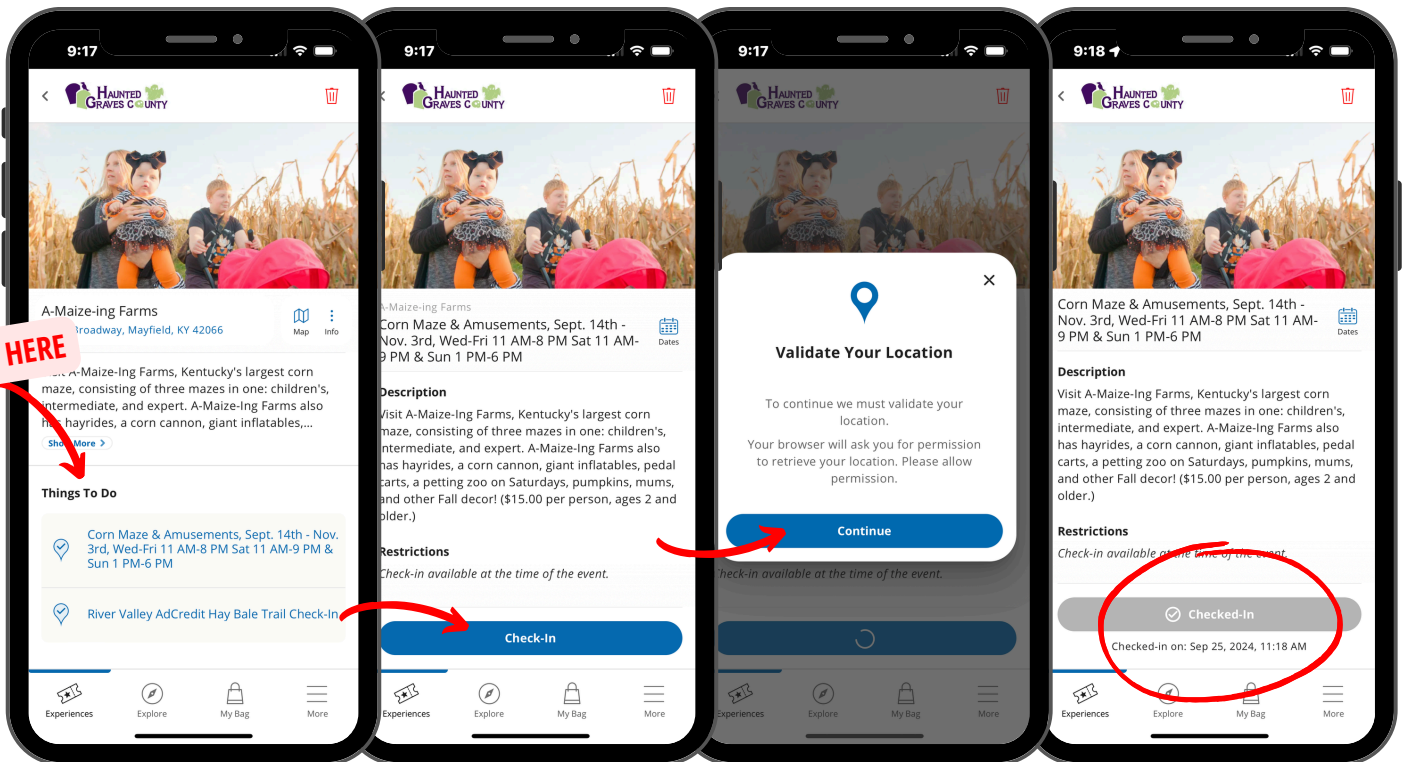

HAUNTED GRAVES REDEMPTION INSTRUCTIONS

Passholders will arrive at a location, select the location and check-in using geo-location services.

Participants will select "Check-In" on the location's listing.

Passholders must allow location services on their mobile browser. They will be required to be within a certain radius of the location for the check-in to work. Nothing is required of on-site staff.

A grey checkmark will be presented upon successful check-in.