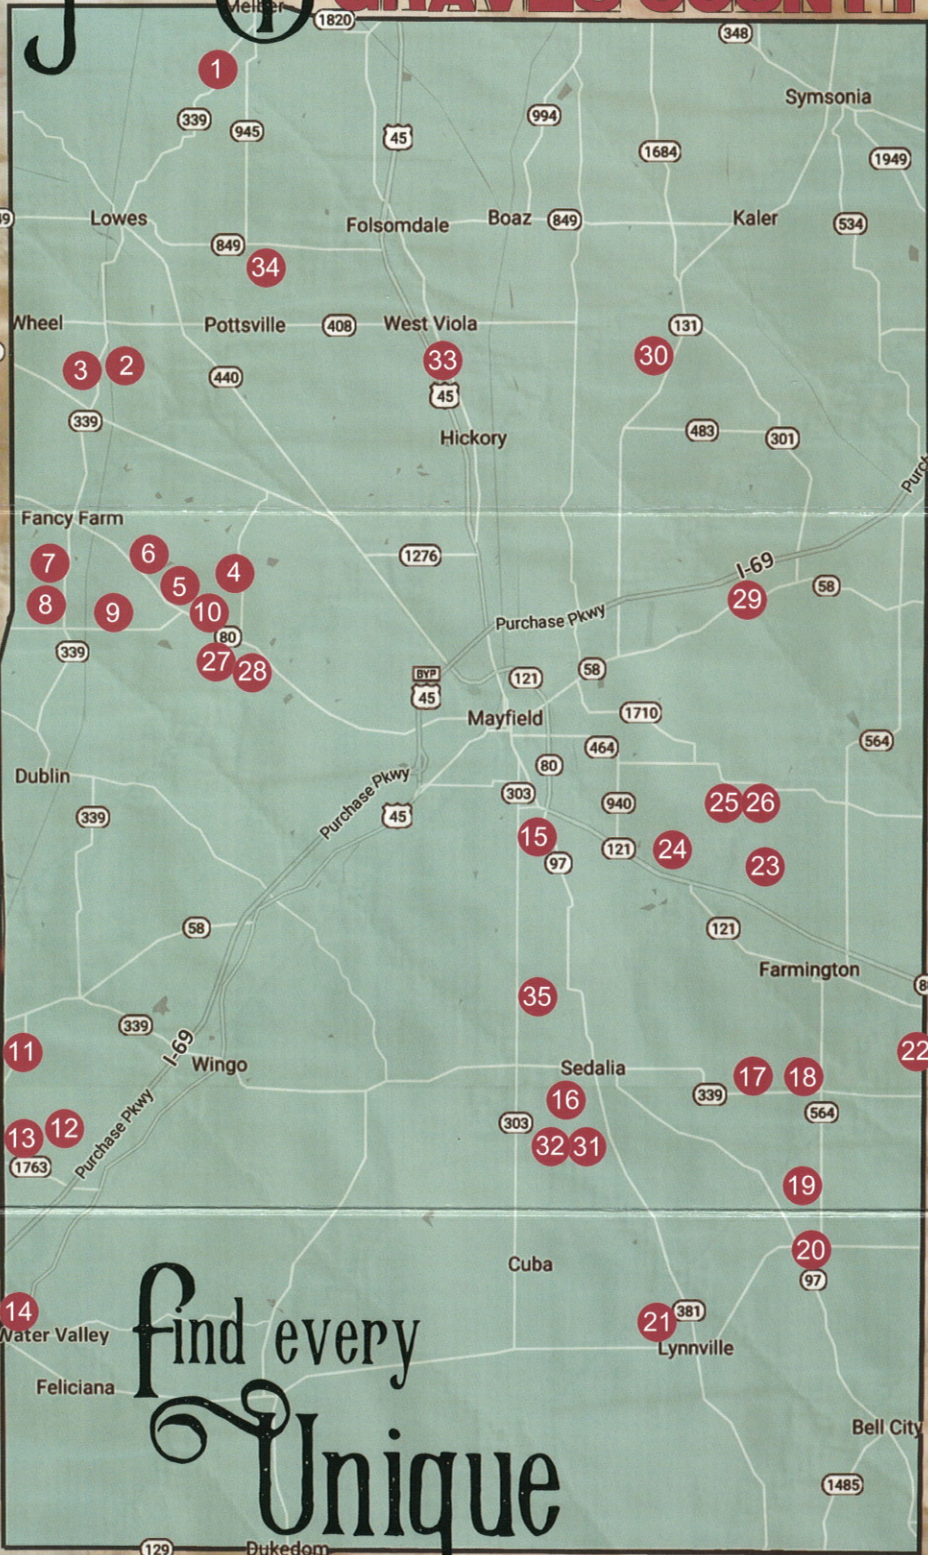

# Four Beautiful GRAVES COUNTY

9. 1411 Rule Shack Rd., Mayfield  
36.767482,-88.7771017

10. 7242 KY-80, Mayfield  
36.77175,-88.7517087

11. 586 KY-1283, Wingo  
36.648598,-88.8118565

12. 1700 Grissom Rd., Wingo  
36.6219034,-88.7961033

13. 1275 Hopkins Cem. Rd., Wingo, 36.6160773,-88.8105905

14. 17260 US-45, Water Valley  
36.5608947,-88.8158748

find every  
**Unique**  
**BARN QUILT**

15. 409 KY-97, Mayfield  
36.7107319,-88.6220887

16. 2023 Scott, Rd., Sedalia  
36.6353768,-88.6171887

17. 5628 KY-339 S., Mayfield  
36.6339755,-88.5394405

18. 5578 KY-339 S., Mayfield  
36.6340701,-88.5372198

19. 13150 Hwy 564, Farmington  
36.6070643,-88.5239817

20. 6915 KY-94, Farmington  
36.5897591,-88.5293929